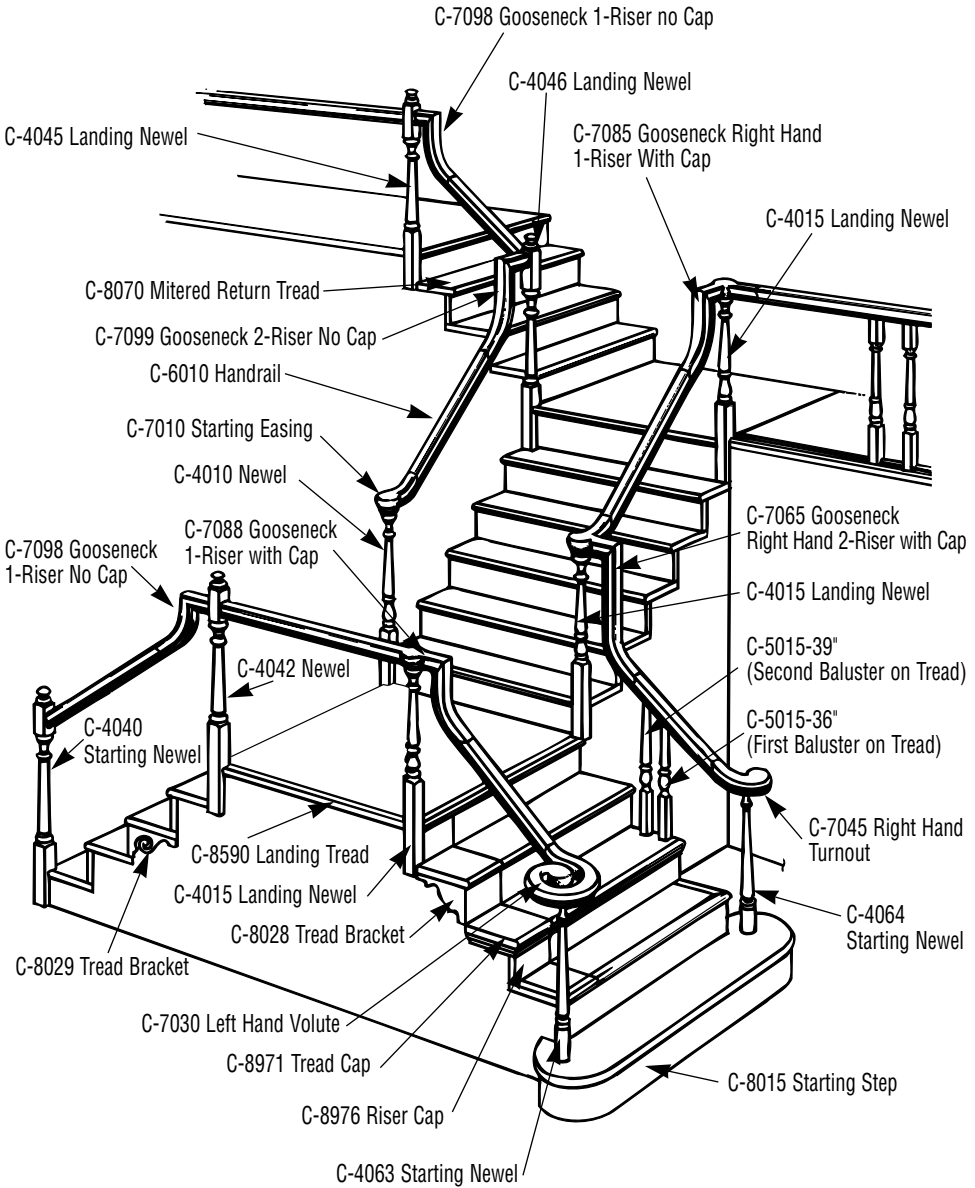

# ANATOMY OF A STAIR

# ANATOMY OF A STAIR

Coffman Traditional parts are shown for a 34" rake rail height. For Hampton, Classic, Marion, Liberty, Bristol and Art Deco part numbers, consult Coffman's Buyers Guide.